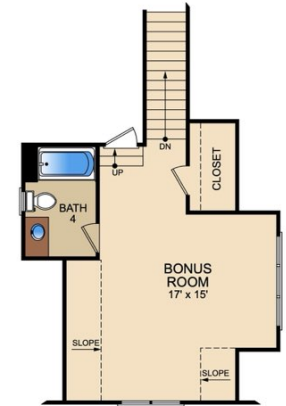

Sea Island

Gorgeous Blue Star Home

 4 Beds  3.5 Baths  ~3,418 Sq. Ft.

Sea Island

Gorgeous Blue Star Home

BASE PLAN

First Floor	2,364 sq. ft.
Front Porch	220 sq. ft.
Screened Porch	286 sq. ft.
Garage	548 sq. ft.
Total Living	3,418 sq. ft.

OPTIONS

Bonus with Full Bath	428 sq. ft.
----------------------	--------------------

FIRST FLOOR

SECOND FLOOR

44x88
 BUILDING AREA

Not to scale, rendering may not reflect exact floor plan.